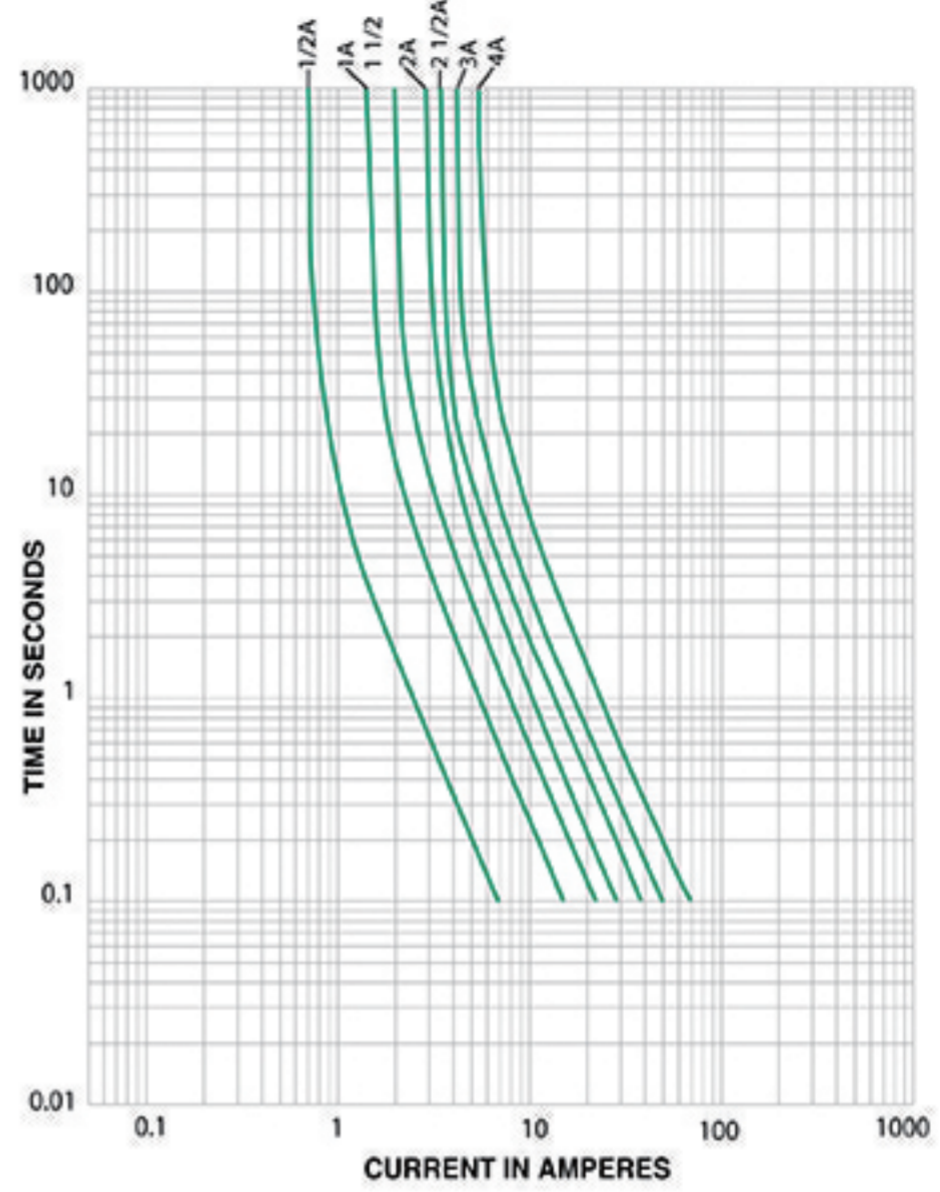

Cartridge and Axial Lead Fuses

Fast-Acting Type > BLF Series

Temperature Derating Curve

Average Time Current Curves

Dimensions