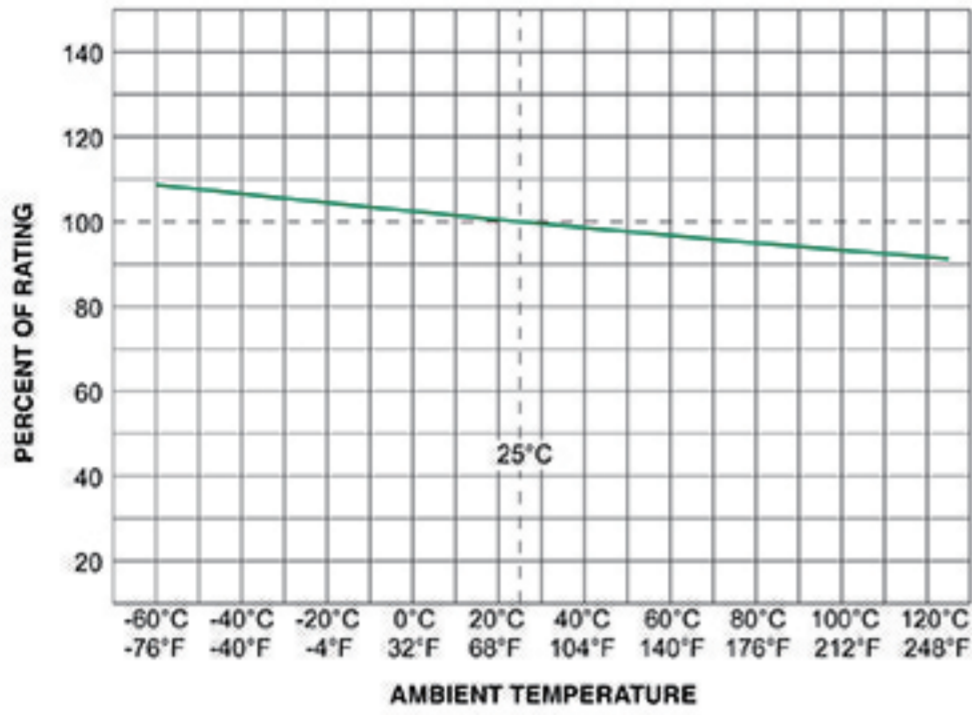

Cartridge and Axial Lead Fuses

Fast-Acting Type > BLF Series

Temperature Derating Curve

Average Time Current Curves

Dimensions